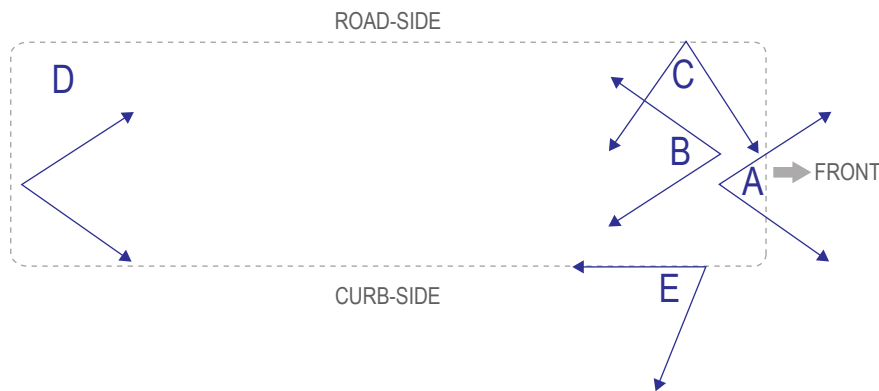

Description	Mini Tapered Dome, Exterior	Tapered Dome, Exterior	Wedge, Exterior
Vandal-Resistant	✓	✓	✓
High Resolution	✓	✓	✓
Wide Dynamic Range	✓	✓	✓
Varifocal Lens	-	-	✓
Resolution, TV lines:	700	700	700
CCD:	1/3" Sharp CCD NVP2040 DSP	1/3" Sharp CCD NVP2040 DSP	1/3" Sony Super HAD II CCD
S/N Ratio:	>50dB	>50dB	>50dB
Min. Illumination (Color):	0.8 Lux	0.8 Lux	0.1 Lux
Min. Illumination (B/W):	0.002 Lux	0.002 Lux	0.04 Lux
Dimension, mm (WxHxD):	68 x 49 x 90	94 x 70 x 130	103 x 92 x 172
Outdoor Rating:	IP66	IP66	IP66
Lens:	2.9mm	2.9 or 3.6mm	4 - 9mm Varifocal
Additional Features:	UV Coated Dome	UV Coated Dome	Tempered Glass (Optional)*
Model:	Ceiling Mount: RR-CTM-C Side Mount: RR-CTM-S	2.9mm: RR-CT29 3.6mm: RR-CT36	Curbside: RR-CW1-CS Streetside: RR-CW1-SS Forward View: RR-CW1-FV Curbside: RR-CW1-TG-CS* Streetside: RR-CW1-TG-SS* Forward View: RR-CW1-TG-FV*

Sample Camera Placement

5 Camera System

24000-35th Avenue Southeast - Bothell, WA 98021-8990
Toll Free: 888-AVT-USA1; Tel: 425-483-7100; Fax: 425-483-7200
sales@apollovideo.com | www.apollovideo.com